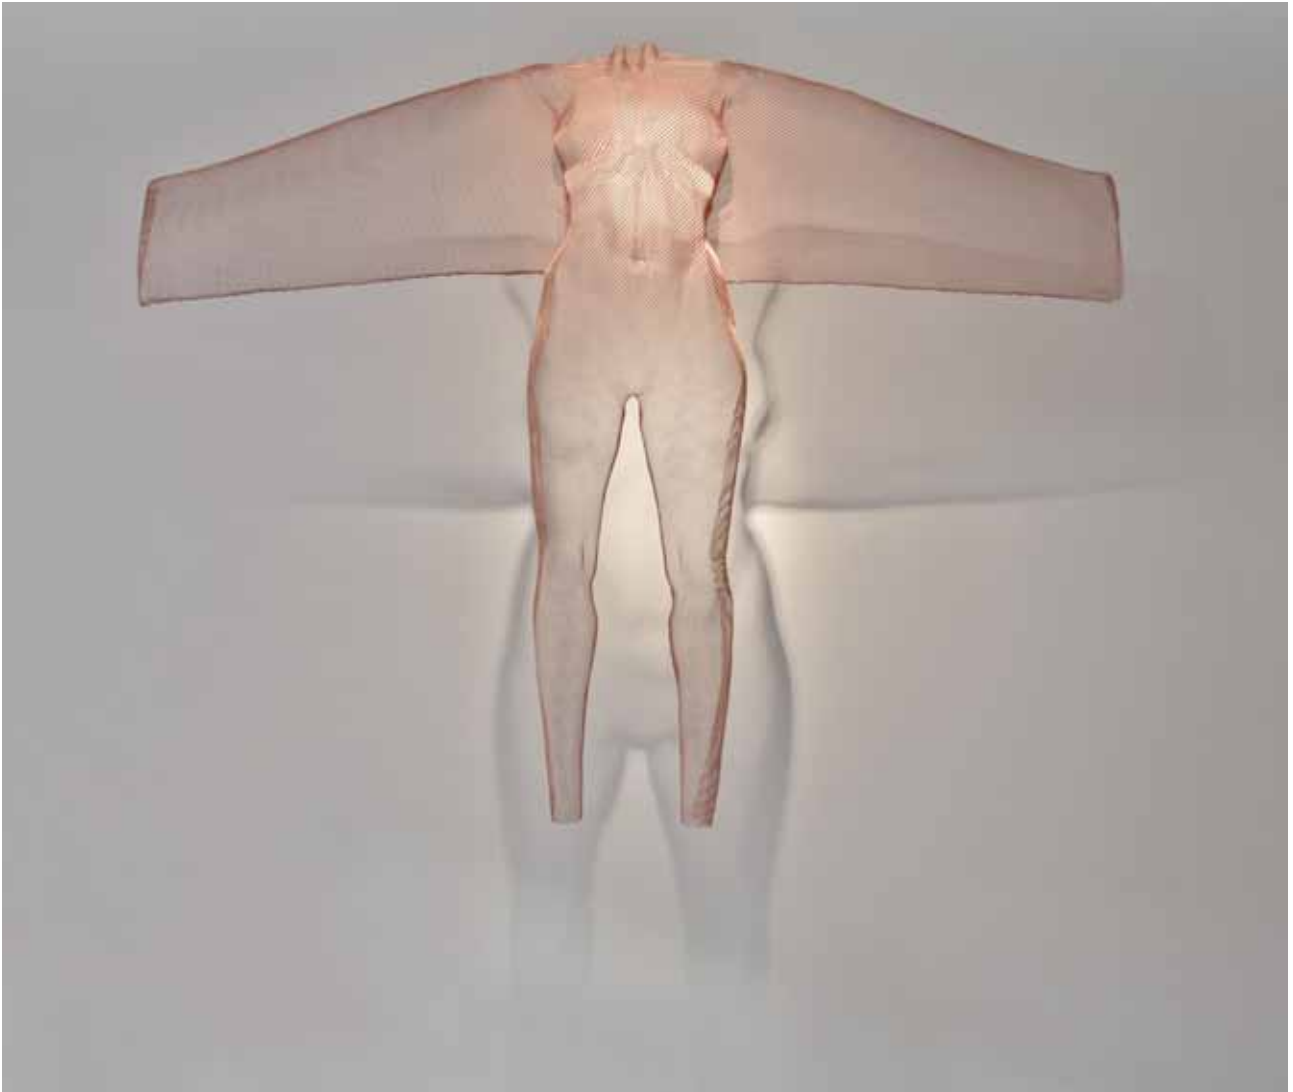

20, avenue de la Costa
98000 MONACO
Tel. : +377 97 70 50 70
Fax : +377 97 70 50 77
info@sem-art.mc
www.sem-art.mc

David BEGBIE
SOLA, 2009
95 x 120 x 28 cm
Steemlesh