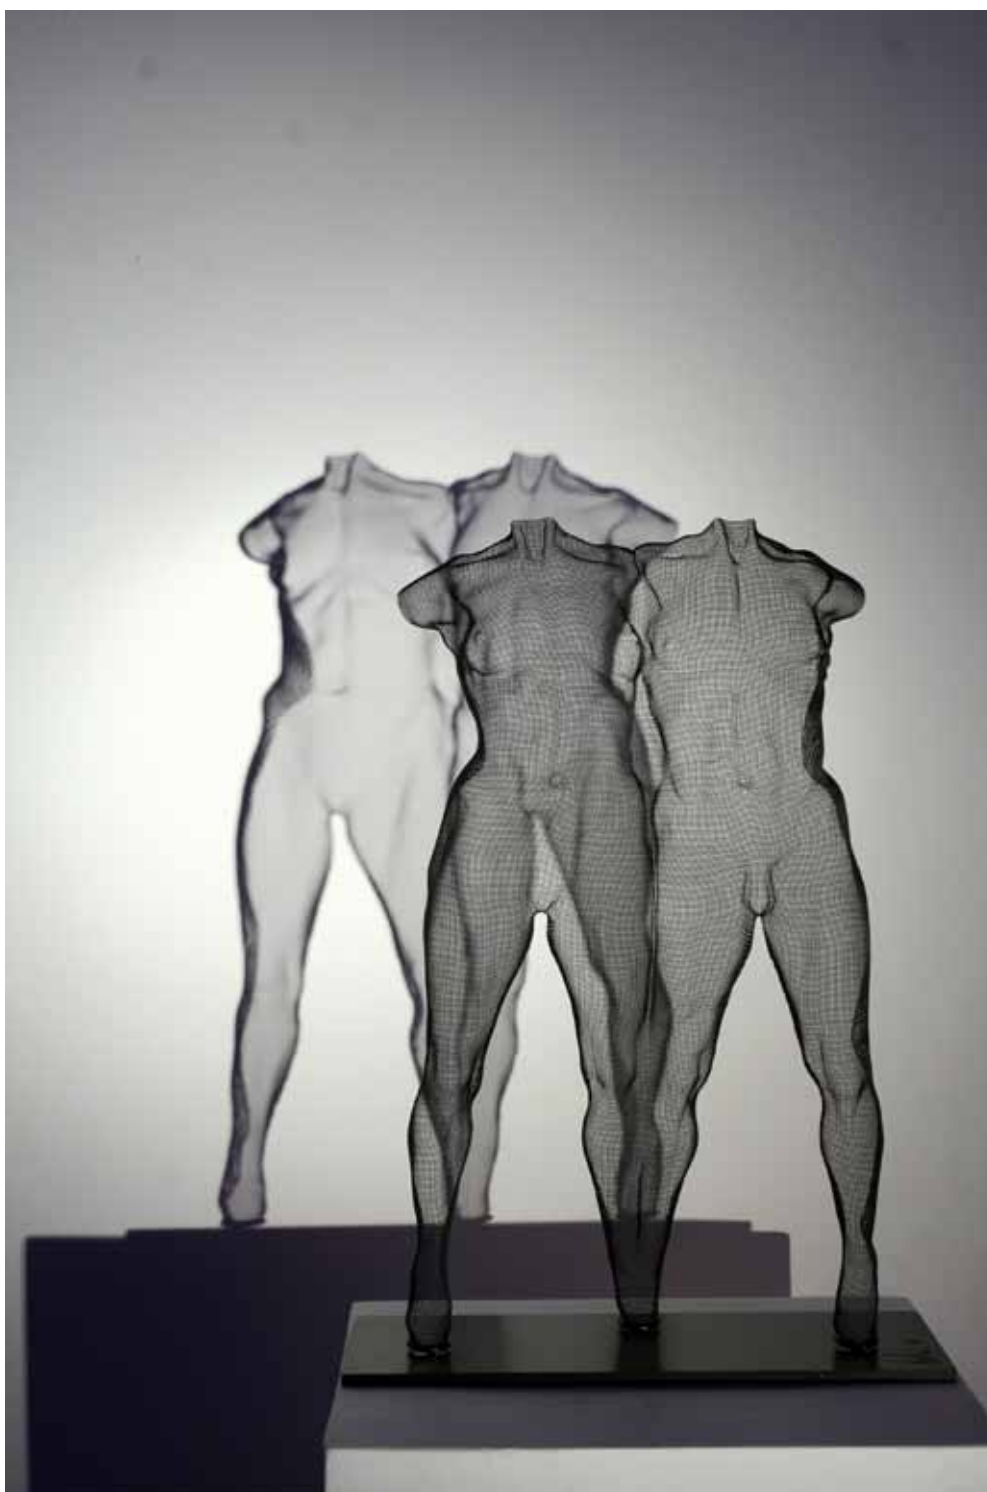

20, avenue de la Costa
98000 MONACO
Tel. : +377 97 70 50 70
Fax : +377 97 70 50 77
info@sem-art.mc
www.sem-art.mc

David BEGBIE
Genis, 2011
51 x 35,5 x 12,5 cm
Steemlesh